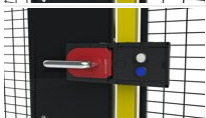

Euchner MGB-L1H-ARA-R-121061 mechanical lock, left / right, two push buttons

B-136

Euchner, emergency opening handle MGB 100465

B-143

Cable 5m, M12, 8-pol

T10-30

Fittings, Euchner MGB hingeddoor/slidingdoor, right/left

T10-31

Extra fittings for Euchner MGB with panic handle Ra9011, X-Guard

T10-33

Fittings, Euchner MGB Profinet Box hingeddoor, right/left

T10-34

Fittings, Euchner MGB Profinet Box slidingdoor, right/left

T10-35