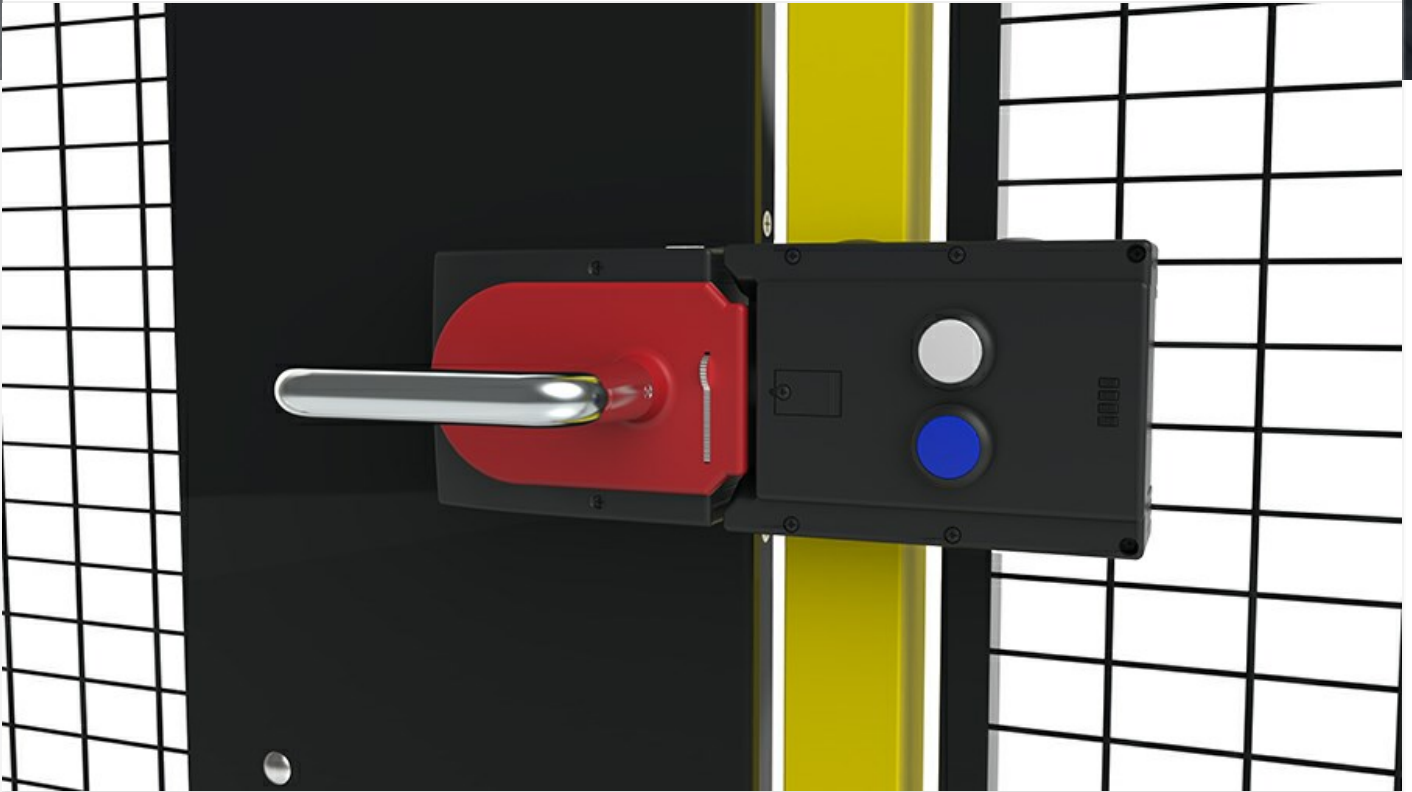

Euchner MGB

The MGB (Multifunctional Gate Box) is a unique interlock- and guard locking system for the protection of safety doors on machines and systems. The LED lights indicate information about the lock status.

The lock has an intelligent plunge whose position is detected by an RFID transponder which has a unique code. This makes manipulation impossible while allowing that the MGB can achieve the highest safety category 4 / PLe according to EN ISO 13849-1 / SIL 3 of EN 62061.

Under the hood sits a mechanical unlocking system which makes it possible to open the lock on power failure. Euchner MGB has a mechanical door stop in the metal, and markings for easy adjustment of the handle module. The handle is made from strong and easy-grip metal, and can be rotated in 90 degree increments to suit the installation.

As an accessory there are emergency handles for mounting on the inside. It personally helps to evacuate the dangerous area in an emergency. The emergency release handle on the inside helps staff accidentally left in the danger zone. When activated, the door opens immediately and the machine is turned off.