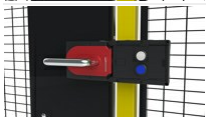

Euchner MGB-L1H-ARA-R-121061 mechanical lock, left / right, two push buttons

B-136

Euchner, emergency opening handle MGB 100465

B-143

Cable 5m, M12, 8-pol

T10-30

Fittings, Euchner MGB hingeddoor/slidingdoor, right/left

T10-31

Extra fittings for Euchner MGB with panic handle Ra9011, X-Guard

T10-33

Fittings, Euchner MGB Profinet Box hingeddoor, right/left

T10-34

Fittings, Euchner MGB Profinet Box slidingdoor, right/left

T10-35