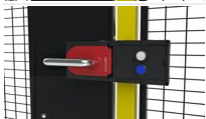

Euchner MGB-L1H-ARA-R-121061 mechanical lock, left / right, two push buttons

B-136

Euchner, emergency opening handle MGB 100465

B-143

Cable 5m, M12, 8-pol

T10-30

Fittings, Euchner MGB hingeddoor/slidingdoor, right/left

T10-31

Extra fittings for Euchner MGB with panic handle Ra9011, X-Guard

T10-33

Fittings, Euchner MGB Profinet Box hingeddoor, right/left

T10-34

Fittings, Euchner MGB Profinet Box slidingdoor, right/left

T10-35