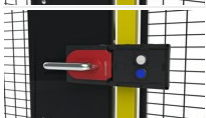

Euchner MGB-L1H-ARA-R-121061 mechanical lock, left / right, two push buttons

B-136

Euchner, emergency opening handle MGB 100465

B-143

Cable 5m, M12, 8-pol

T10-30

Fittings, Euchner MGB hingeddoor/slidingdoor, right/left

T10-31

Extra fittings for Euchner MGB with panic handle Ra9011, X-Guard

T10-33

Fittings, Euchner MGB Profinet Box hingeddoor, right/left

T10-34

Fittings, Euchner MGB Profinet Box slidingdoor, right/left

T10-35

Extra MGB bracket, sliding door with centre locking, X-Guard

T10-36

Fittings (kit), Euchner MGB2 hingeddoor, right/left

T10-37

Fittings (kit), Euchner MGB2 single sliding door, right/left