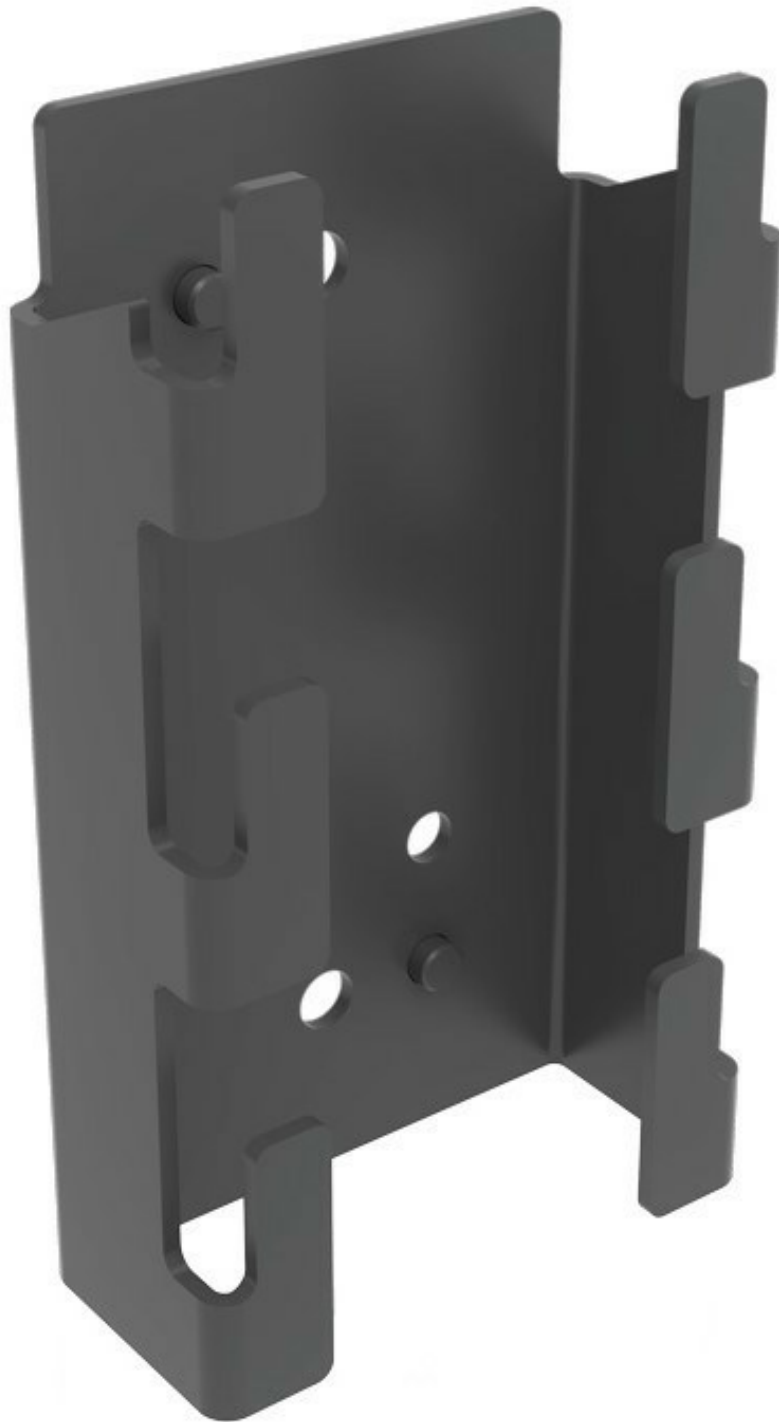

Key Hole Bracket

Axellent offers several mounting possibilities, of which Bracket Mounting, Top Mounting and Keyhole Mounting are the most common. All mountings are quick and easy to assemble.

The mesh panel bracket enables vertical cable runs through the middle of the mesh panels. Brackets, Pendants and X10 Brackets enable optional placement on machines, walls, ceilings and floors.

Models

ARTICLES / DESCRIPTION	SURFACE TREATMENT
 <p>7700-014 Post Bracket</p>	Black Zinc
 <p>7700-065 Corner Bracket</p>	Black Zinc
 <p>7700-083 Post Bracket</p>	Black Zinc