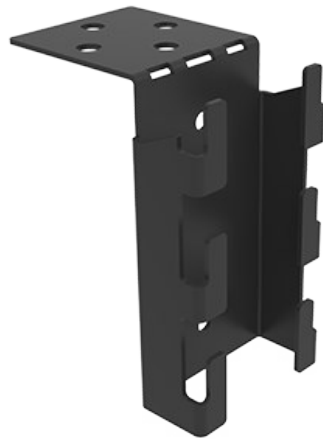

Top Bracket

Axellent offers several mounting possibilities, of which Bracket Mounting, Top Mounting and Keyhole Mounting are the most common. All mountings are quick and easy to assemble.

The mesh panel bracket enables vertical cable runs through the middle of the mesh panels. Brackets, Pendants and X10 Brackets enable optional placement on machines, walls, ceilings and floors.

Models

ARTICLES / DESCRIPTION	SURFACE TREATMENT
 7700-015 Post Bracket Top	Black Zinc
 7700-066 Top Corner Bracket	Black Zinc