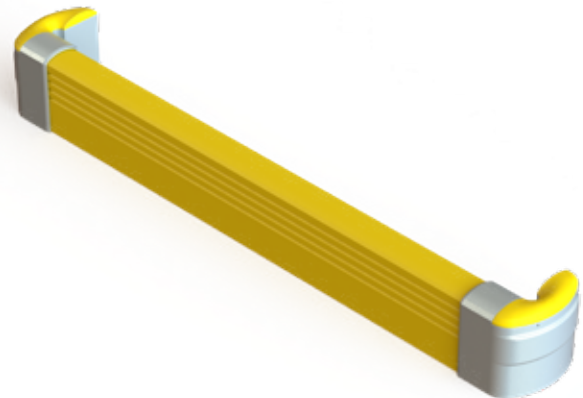

Axellent Product Information

» McCue Rack End Protector

McCue Rack End Protector

With each hit, bump and scuff, our Rack End Protector diffuses impact—stopping forklifts and pallet jacks with a calculated amount of energy absorption.

Sideswipes get steered back on track. We call it a controlled deflection. You'll call it peace of mind.

Rack End Protector

- All-angle Protection - Absorbs direct impacts, deflects glancing blows
- Zero Maintenance - Install it once, get peace of mind for years
- High Visibility - Your best defense is being seen

Rack End Left Leg

Materials: Ductile Iron left leg & cap, Rack End, rubber damper, anchor kit

Rack End Right Leg

Materials: Ductile Iron right leg & cap, Rack End, rubber damper, anchor kit

Barrier

Material: Polyolefin, 10' (3 m) length