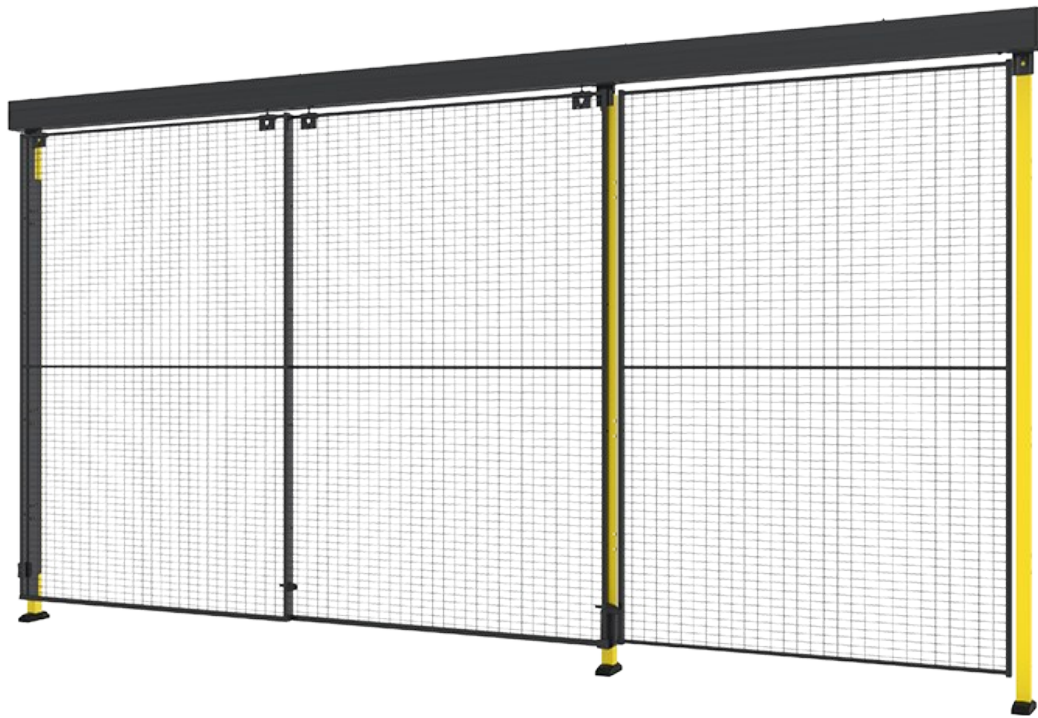

# Double telescopic sliding door

A double telescopic sliding door with rails is used where a large opening is required but where space is limited in the sideways direction. The panels overlap each other instead sliding to the side.

Maximum height is 2500 mm and maximum width is 2x1500 mm. *\*The maximum width varies depending on the used locking solution.*

*(Posts, handles and panels are not included in the door package. Opening dimensions may be limited depending on the type of lock chosen.)*

## Height 2000 mm 4 articles

ARTICLES / DESCRIPTION	MAX OPENING WIDTH (MM)	MAX HEIGHT (MM)	PANEL	FITS POSTS
 <b>D23-200300R</b> Double sliding door with 2-step rail	2880	2000	Mesh	Classic 50x50
 <b>D23-200300L</b> Double sliding door with 2-step rail	2880	2000	Mesh	Classic 50x50
 <b>D43-200300R</b> Double sliding door with 2-step rail	2900	2000	Mesh	Premium 70x70
 <b>D43-200300L</b> Double sliding door with 2-step rail	2900	2000	Mesh	Premium 70x70

## Height 2300 mm 4 articles

ARTICLES / DESCRIPTION	MAX OPENING WIDTH (MM)	MAX HEIGHT (MM)	PANEL	FITS POSTS
 <b>D23-230300R</b> Double sliding door with 2-step rail	2880	2300	Mesh Plastic Sheet metal	Classic 50x50
 <b>D23-230300L</b> Double sliding door with 2-step rail	2880	2300	Mesh Plastic Sheet metal	Classic 50x50
 <b>D43-230300R</b> Double sliding door with 2-step rail	2900	2300	Mesh Plastic Sheet metal	Premium 70x70
 <b>D43-230300L</b> Double sliding door with 2-step rail	2900	2300	Mesh Plastic Sheet metal	Premium 70x70